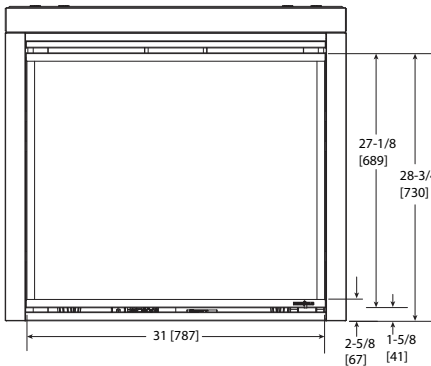

HEAT-ZONE® ACCESS

Firescreen Front