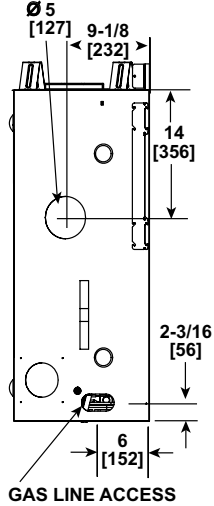

HEAT-ZONE® ACCESS

Firescreen Front