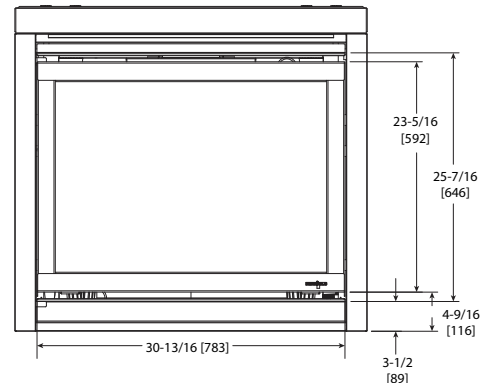

Clean Face Front