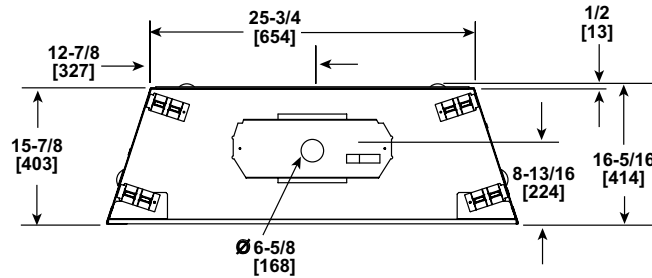

Please consult the manufacturer's installation manual for all details and requirements before making a final design layout decision.

# SL-5/5X

Direct Vent Gas Fireplace

MODEL	FRONT WIDTH		BACK WIDTH		HEIGHT		DEPTH		GLASS SIZE 27-3/16 X 18-1/16 [691 x 459]
	Actual	Framing	Actual	Framing	Actual	Framing	Actual	Framing	
SL-5/5X	36 [913]	37 [940]	25-3/4 [653]	37 [940]	34-3/8 [873]	34-3/4 [882]	16-5/16 [415]	16-1/4 [413]	

APPLIANCE LOCATION

Model		A	B	C	E	F	G
SL-5/5X	in	42	37	59-1/2	1	1/2	44
	mm	1067	940	1511	25	13	1117
		H	I	J	K	L	M
SL-5/5X	in	62-1/4	16-1/4	48-1/2	68-3/4	15-1/16	7-1/2
	mm	1581	413	1232	1737	383	191

FRAMING DIMENSIONS

	A Rough Opening (Width)		B Rough Opening (Height)	C Rough Opening (Depth)		D Rough Opening (Width)
	DVP pipe	SLP pipe		DVP pipe	SLP pipe	
in	10	8-5/8	34-3/4	16-1/4	16-1/4	37
mm	254	219	882	413	413	940