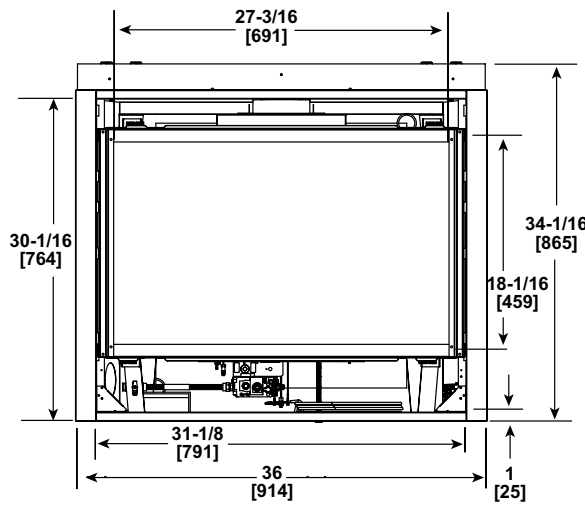

HEAT-ZONE® ACCESS

Firescreen Front