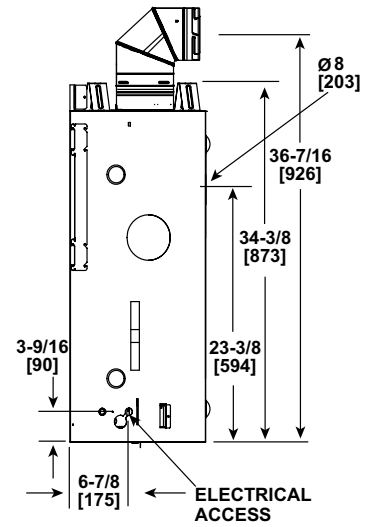

HEAT-ZONE® ACCESS

Firescreen Front