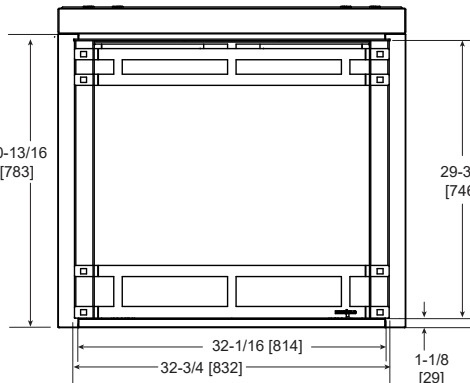

**Arcadia, Halston,
and Chateau Forge Fronts**