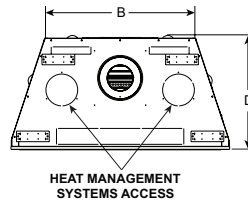

LEFT VIEW

FRONT VIEW

RIGHT VIEW

TOP VIEW

EFFICIENCIES

EnerGuide (CSA P.4.1-15) Ratings used in Canada and some U.S states to measure annual fireplace efficiency.

	NG	LP
6K	58.3%	59%
8K	57.5%	60.4%
6KL	57.4%	60.2%
6KX	64.3%	64.3%
8KX	57.4%	58.4%