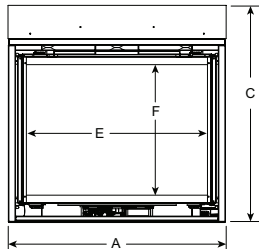

SPECIFICATIONS

6/8 K-KL-KX

MODEL	FRONT WIDTH (A)		BACK WIDTH (B)		HEIGHT (C)		DEPTH (D)		VIEWING AREA (E X F)
	UNIT	FRAMING	UNIT	FRAMING	UNIT	FRAMING	UNIT	FRAMING	
6K-KL-KX	41" (1041)	42" (1067)	28-3/8" (721)	42" (1067)	40-7/8" (1038)	40-1/8" (1019)	21-7/16" (545)	22" (559)	34-1/4" X 24-3/4" (870 X 629)
8K-KL-KX	48-1/16" (1221)	49" (1245)	35-3/8" (899)	49" (1245)	42-7/8" (1089)	42-1/8" (1070)	21-7/16" (545)	22" (559)	41-1/4" X 26-11/16" (1048 X 678)

EFFICIENCIES

EnerGuide (CSA P.4.1-15) Ratings used in Canada and some U.S states to measure annual fireplace efficiency.

	NG	LP
6K	58.3%	59%
8K	57.5%	60.4%
6KL	57.4%	60.2%
6KX	64.3%	64.3%
8KX	57.4%	58.4%

BTUs

BTUs	NG	LP
6K	16,000 - 30,000	17,000 - 29,000
6KL	18,000 - 35,000	18,000 - 34,000
6KX	22,000 - 40,000	21,000 - 40,000
8K	19,000 - 35,000	17,000 - 34,000
8KL	20,000 - 40,000	22,000 - 40,000
8KX	23,000 - 45,000	23,000 - 44,000

6/8 MODERN

MODEL	FRONT WIDTH (A)		BACK WIDTH (B)		HEIGHT (C)		DEPTH (D)		VIEWING AREA (E X F)
	UNIT	FRAMING	UNIT	FRAMING	UNIT	FRAMING	UNIT	FRAMING	
6K MODERN	41" (1041)	42" (1067)	28-3/8" (721)	42" (1067)	40-7/8" (1038)	40-1/8" (1019)	21-7/16" (545)	22" (559)	34-1/4" X 24-3/4" (870 X 629)
8K MODERN	48-1/16" (1221)	49" (1245)	35-3/8" (899)	49" (1245)	42-7/8" (1089)	42-1/8" (1070)	21-7/16" (545)	22" (559)	41-1/4" X 26-11/16" (1048 X 678)

FRONT VIEW

EFFICIENCIES

EnerGuide (CSA P.4.1-15) Ratings used in Canada and some U.S states to measure annual fireplace efficiency.

	NG	LP
6KMOD	54.6%	NA
8KMOD	56.4%	NA

BTUs

BTUs	NG
6MOD	17,000 - 34,000
8MOD	18,000 - 36,000