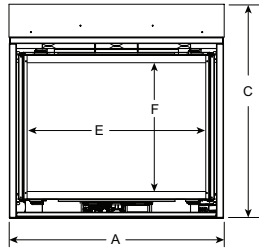

SPECIFICATIONS

6/8 K-KL-KX

MODEL	FRONT WIDTH (A)		BACK WIDTH (B)		HEIGHT (C)		DEPTH (D)		VIEWING AREA (E X F)
	UNIT	FRAMING	UNIT	FRAMING	UNIT	FRAMING	UNIT	FRAMING	
6K-KL-KX	41" (1041)	42" (1067)	28-3/8" (721)	42" (1067)	40-7/8" (1038)	40-1/8" (1019)	21-7/16" (545)	22" (559)	34-1/4" X 24-3/4" (870 X 629)
8K-KL-KX	48-1/16" (1221)	49" (1245)	35-3/8" (899)	49" (1245)	42-7/8" (1089)	42-1/8" (1070)	21-7/16" (545)	22" (559)	41-1/4" X 26-11/16" (1048 X 678)

FRONT VIEW

EFFICIENCIES

EnerGuide (CSA P.4.1-15) Ratings used in Canada and some U.S states to measure annual fireplace efficiency.

	NG	LP
6K	58.3%	59%
8K	57.5%	60.4%
6KL	57.4%	60.2%
6KX	64.3%	64.3%
8KX	57.4%	58.4%

BTUs

BTUs	NG	LP
6K	16,000 - 30,000	17,000 - 29,000
6KL	18,000 - 35,000	18,000 - 34,000
6KX	22,000 - 40,000	21,000 - 40,000
8K	19,000 - 35,000	17,000 - 34,000
8KL	20,000 - 40,000	22,000 - 40,000
8KX	23,000 - 45,000	23,000 - 44,000

6/8 MODERN

MODEL	FRONT WIDTH (A)		BACK WIDTH (B)		HEIGHT (C)		DEPTH (D)		VIEWING AREA (E X F)
	UNIT	FRAMING	UNIT	FRAMING	UNIT	FRAMING	UNIT	FRAMING	
6K MODERN	41" (1041)	42" (1067)	28-3/8" (721)	42" (1067)	40-7/8" (1038)	40-1/8" (1019)	21-7/16" (545)	22" (559)	34-1/4" X 24-3/4" (870 X 629)
8K MODERN	48-1/16" (1221)	49" (1245)	35-3/8" (899)	49" (1245)	42-7/8" (1089)	42-1/8" (1070)	21-7/16" (545)	22" (559)	41-1/4" X 26-11/16" (1048 X 678)

EFFICIENCIES

EnerGuide (CSA P.4.1-15) Ratings used in Canada and some U.S states to measure annual fireplace efficiency.

	NG	LP
6KMOD	54.6%	NA
8KMOD	56.4%	NA

BTUs

BTUs	NG
6MOD	17,000 - 34,000
8MOD	18,000 - 36,000