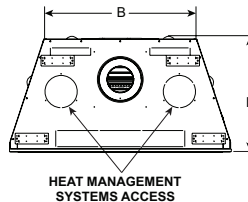

LEFT VIEW

FRONT VIEW

RIGHT VIEW

TOP VIEW

EFFICIENCIES

EnerGuide (CSA P.4.1-15) Ratings used in Canada and some U.S states to measure annual fireplace efficiency.

	NG	LP
6KMOD	54.6%	NA
8KMOD	56.4%	NA

BTUs