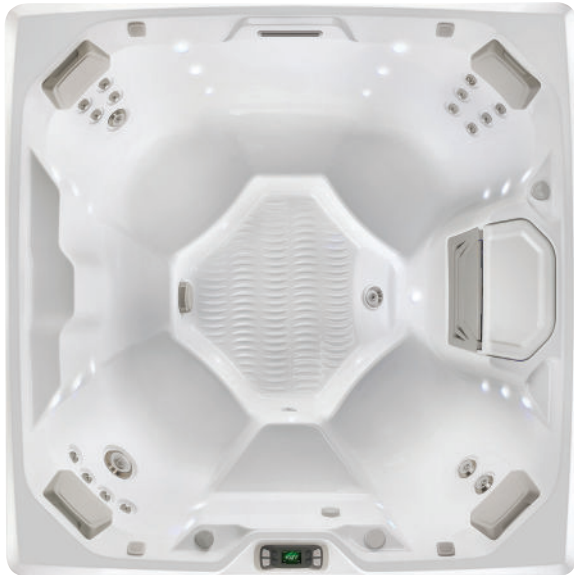

LIMELIGHT® COLLECTION

BEAM™