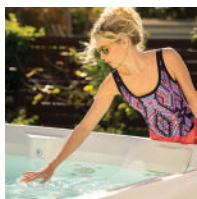

# BEAM™

FreshWater®  
Salt System Ready

Dual Action Filtration  
SilentFlo Circulation

FiberCor®  
High-Density Insulation

Color LCD Display

Shown with Alpine White Shell  
and Sable Cabinet

<b>People</b>	<b>Seating</b>	<b>Jets</b>	<b>Voltage</b>
4 Seats	Open	19 Jets	115 or 230 V