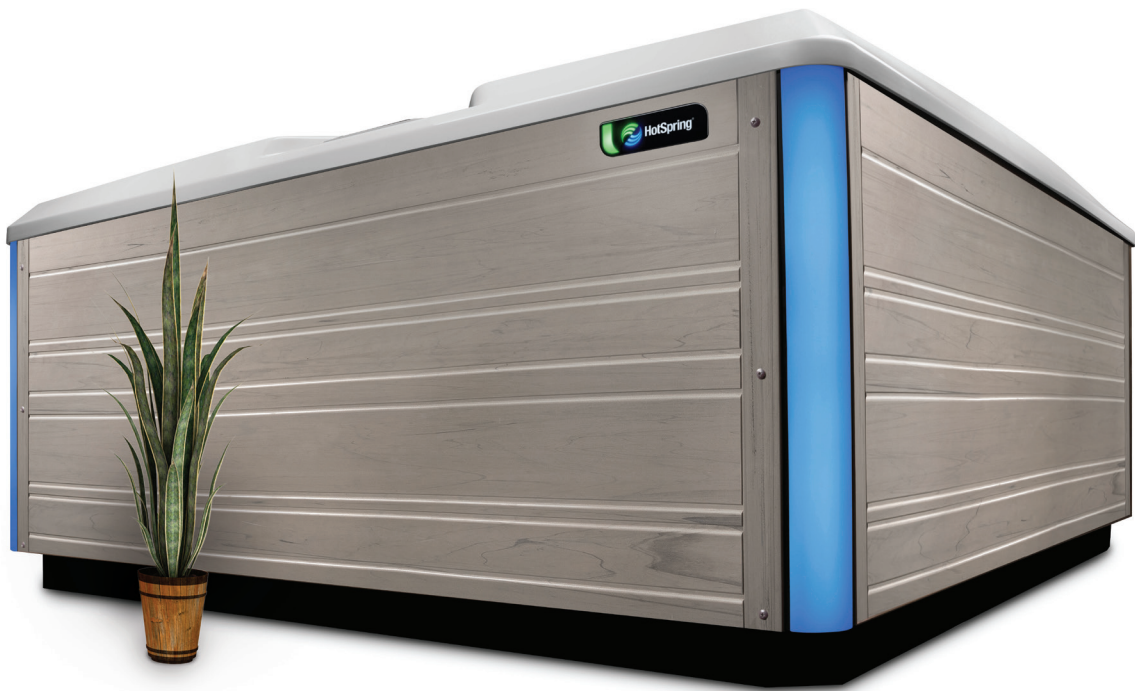

LIMELIGHT[®] COLLECTION

PULSE[®]

7

People

49

Jets

Open

Seating

230

Voltage

7'5" x 7'5" x 38"

Dimensions

FreshWater[®] Salt System Ready

Water Care

PULSE®

Pulse spa shown with Alpine White shell and Coastal Gray cabinet.

Shell Colors

Cabinet Colors

Cover Colors

Seating Capacity	7 people	Control System	IQ 2020® with LCD control panel 230 V / 50 amp, 60 Hz (Includes G.F.C.I. protected sub-panel)
Dimensions	7'5" x 7'5" x 38" / 2.26 m x 2.26 m x 0.97 m	Lighting System	Raio® multi-color interior points of light Exterior multi-color lighting with timer
Water Capacity	445 gallons / 1,685 liters	Heater	Titanium No-Fault® 4,000 W / 230 V
Weight	1,015 lbs. / 460 kg dry; 5,950 lbs. / 2,700 kg filled*	Energy Efficiency	FiberCor® Insulation; Certified to California Energy Commission (CEC) and APSP 14 energy efficiency standards for portable spas
Jets	49 total • 1 XL Dual Rotary jet • 1 XL Single Rotary jet • 2 XL Directional jets • 4 Standard Single Rotary jets • 2 Standard Directional jets • 4 Rotary Precision jets • 35 Directional Precision® jets	Filtration System	Dual action, 100 sq. ft., top loading
Water Feature	Vidro® backlit ribbon waterfall	Vinyl Cover	3.5" to 2.5" tapered, 2 lb. density foam core
Jet Pump 1	Wavemaster® 9200; Two-speed, 2.5 HP Continuous Duty, 5.2 HP Breakdown Torque	Available Options	
Jet Pump 2	Wavemaster® 9000; One-speed, 2.5 HP Continuous Duty, 5.2 HP Breakdown Torque	Cover Lifter	CoverCradle®, CoverCradle II, Lift 'n Glide®, or UpRite®
Circulation Pump	SilentFlo 5000® for quiet, continuous filtration	Steps	Limelight Collection Step (Coastal Gray, Espresso, and Sable), Polymer Step (Ash)
Water Care System	FreshWater® Salt System Ready	Entertainment	Bluetooth® Wireless Sound System
		Hot Tub Cooling System	CoolZone™