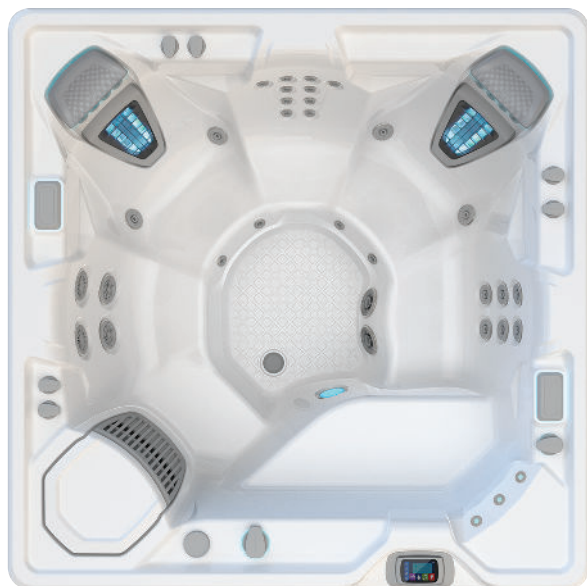

HIGHLIFE® COLLECTION

VANGUARD®

FreshWater®
Salt System Ready

100% Filtration
SilentFlo Circulation

Moto-Massage® DX

Super Energy
Efficient

Wireless Remote

Polymer Substructure
& Base Pan

*Shown with Alpine White Shell
and Blackwood Cabinet*

People	Seating	Jets	Voltage
6 Seats	Open	42 Jets	230 V

Size
7'3" x 7'3" x 36" | 221 cm x 221 cm x 91 cm

Water Care
FreshWater® Salt System Ready

HIGHLIFE® COLLECTION VANGUARD®

SHELL COLORS

CABINET COLORS

COVER COLORS

CABINET AND SHELL COLOR OPTIONS*

Cabinet Colors	Java	Charcoal	Blackwood	Linen	Brushed Nickel
Shell Colors	Alpine White Ice Gray Ivory Tuscan Sun Pebble	Alpine White Ice Gray Platinum Tuscan Sun Pebble	Alpine White Ice Gray Platinum	Alpine White Ivory Tuscan Sun Pebble	Alpine White Ice Gray Platinum

SIZE

Dimensions 7'3" x 7'3" x 36" / 221 cm x 221 cm x 91 cm

CAPACITY

Seating Capacity 6 seats
Water Capacity 375 gallons / 1,425 liters
Weight 710 lbs. / 320 kg dry; 4,890 lbs. / 2,225 kg filled**

ADDITIONAL FEATURES