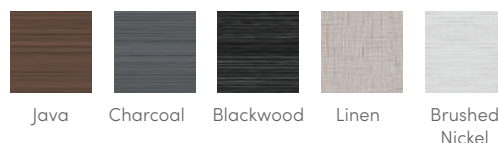

SHELL COLORS

CABINET COLORS

COVER COLORS

CABINET AND SHELL COLOR OPTIONS*

Cabinet Colors	Java	Charcoal	Blackwood	Linen	Brushed Nickel
Shell Colors	Alpine White Ice Gray Ivory Tuscan Sun Pebble	Alpine White Ice Gray Platinum Tuscan Sun Pebble	Alpine White Ice Gray Platinum	Alpine White Ivory Tuscan Sun Pebble	Alpine White Ice Gray Platinum