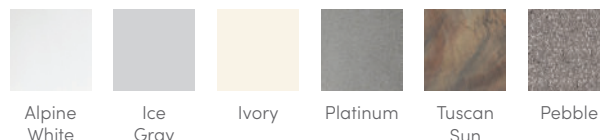

SHELL COLORS

CABINET COLORS

COVER COLORS

CABINET AND SHELL COLOR OPTIONS*

Cabinet Colors	Java	Charcoal	Blackwood	Linen	Brushed Nickel
Shell Colors	Alpine White Ice Gray Ivory Tuscan Sun Pebble	Alpine White Ice Gray Platinum Tuscan Sun Pebble	Alpine White Ice Gray Platinum	Alpine White Ivory Tuscan Sun Pebble	Alpine White Ice Gray Platinum