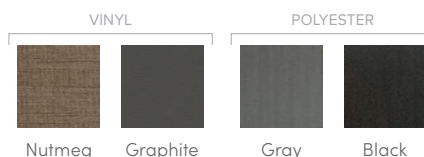

SHELL COLORS

CABINET COLORS

COVER COLORS

CABINET AND SHELL COLOR OPTIONS*

Cabinet Colors	Java	Charcoal	Blackwood	Linen	Brushed Nickel
Shell Colors	Alpine White Ice Gray Ivory Tuscan Sun Pebble	Alpine White Ice Gray Platinum Tuscan Sun Pebble	Alpine White Ice Gray Platinum	Alpine White Ivory Tuscan Sun Pebble	Alpine White Ice Gray Platinum