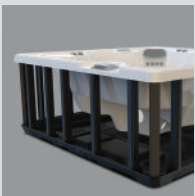

HIGHLIFE® COLLECTION

VANGUARD®

FreshWater®
Salt System Ready

100% Filtration
SilentFlo Circulation

Moto-Massage® DX

Super Energy
Efficient

Wireless Remote

Polymer Substructure
& Base Pan

*Shown with Alpine White Shell
and Blackwood Cabinet*

People	Seating	Jets	Voltage
6 Seats	Open	42 Jets	230 V

Size
7'3" x 7'3" x 36" | 221 cm x 221 cm x 91 cm

Water Care
FreshWater® Salt System Ready

HIGHLIFE® COLLECTION VANGUARD®