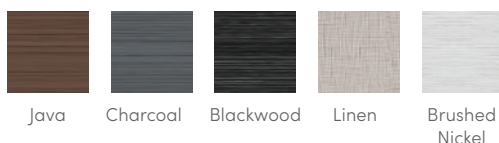

HIGHLIFE® COLLECTION

SOVEREIGN®

SHELL COLORS

CABINET COLORS

COVER COLORS

CABINET AND SHELL COLOR OPTIONS*

Cabinet Colors	Java	Charcoal	Blackwood	Linen	Brushed Nickel
Shell Colors	Alpine White Ice Gray Ivory Tuscan Sun Pebble	Alpine White Ice Gray Platinum Tuscan Sun Pebble	Alpine White Ice Gray Platinum	Alpine White Ivory Tuscan Sun Pebble	Alpine White Ice Gray Platinum