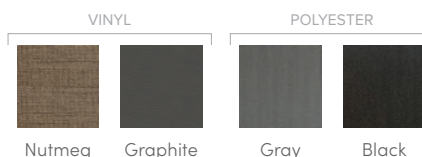

HIGHLIFE® COLLECTION

SOVEREIGN®

SHELL COLORS

CABINET COLORS

COVER COLORS

CABINET AND SHELL COLOR OPTIONS*

Cabinet Colors	Java	Charcoal	Blackwood	Linen	Brushed Nickel
Shell Colors	Alpine White Ice Gray Ivory Tuscan Sun Pebble	Alpine White Ice Gray Platinum Tuscan Sun Pebble	Alpine White Ice Gray Platinum	Alpine White Ivory Tuscan Sun Pebble	Alpine White Ice Gray Platinum