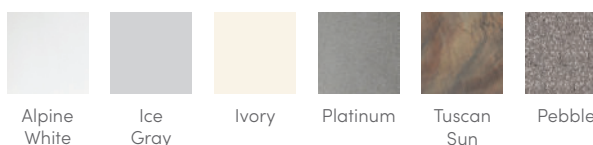

HIGHLIFE® COLLECTION

SOVEREIGN®

SHELL COLORS

CABINET COLORS

COVER COLORS

CABINET AND SHELL COLOR OPTIONS*

Cabinet Colors	Java	Charcoal	Blackwood	Linen	Brushed Nickel
Shell Colors	Alpine White Ice Gray Ivory Tuscan Sun Pebble	Alpine White Ice Gray Platinum Tuscan Sun Pebble	Alpine White Ice Gray Platinum	Alpine White Ivory Tuscan Sun Pebble	Alpine White Ice Gray Platinum