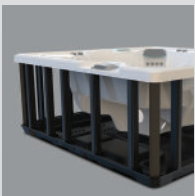

Polymer Substructure
& Base Pan