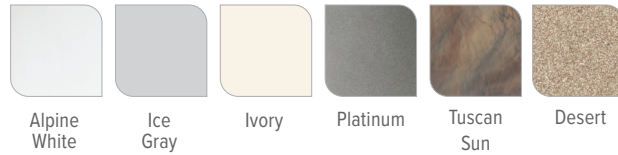

### Shell Colors

### Cabinet and Shell Color Options\*

Cabinet Colors	Walnut	Bronze	Sandstone	Driftwood	Brushed Nickel	Shale
Shell Colors	Alpine White Ivory Ice Gray Tuscan Sun Desert	Alpine White Ivory Tuscan Sun Desert	Alpine White Ivory Tuscan Sun Desert	Alpine White Ice Gray Tuscan Sun Platinum	Alpine White Ice Gray	Alpine White Ice Gray Platinum