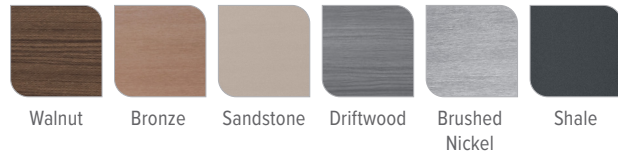

Cabinet Colors

Cover Colors

Cabinet and Shell Color Options*

Cabinet Colors	Walnut	Bronze	Sandstone	Driftwood	Brushed Nickel	Shale
Shell Colors	Alpine White Ivory Ice Gray Tuscan Sun Desert	Alpine White Ivory Tuscan Sun Desert	Alpine White Ivory Tuscan Sun Desert	Alpine White Ice Gray Tuscan Sun Platinum	Alpine White Ice Gray	Alpine White Ice Gray Platinum

Seating Capacity	6 people	Control System	IQ 2020® with wireless remote control 230 V / 50 amp, 60 Hz (Includes G.F.C.I. protected sub-panel)
Dimensions	7'3" x 7'3" x 36" / 2.20 m x 2.20 m x 0.91 m	Lighting System	Luminescence® multi-color four-zone
Water Capacity	335 gallons / 1,275 liters	Heater	Titanium No-Fault® 4,000 W / 230 V
Weight	695 lbs. / 315 kg dry; 4,540 lbs. / 2,070 kg filled**	Energy Efficiency	Multiple Layers of Foam Insulation; Certified to California Energy Commission (CEC) and APSP 14 energy efficiency standards for portable spas
Jets	38 total • 2 Moto-Massage® DX jets • 2 SoothingStream® jets • 2 JetStream® jets • 2 Rotary Hydromassage jets • 1 Directional Hydromassage® jet • 27 Directional Precision® jets	Filtration System	100% no-bypass filtration, top loading Tri-X® filters, 325 sq. ft. effective filtration area
Water Feature	BellaFontana® with 3 illuminated arcs of water	Vinyl Cover	3.5" to 2.5" tapered, 2 lb. density foam core, with hinge seal in Chocolate or Smoke
Jet Pump 1	Wavemaster® 8000; One-speed, 2.0 HP Continuous Duty, 4.0 HP Breakdown Torque	Available Options	Cover Lifter CoverCradle®, CoverCradle II, Lift 'n Glide® or UpRite®
Jet Pump 2	Wavemaster® 9200; Two-speed, 2.5 HP Continuous Duty, 5.2 HP Breakdown Torque	Steps Entertainment Hot Tub Cooling System	Highlife Collection Step (Cocoa or Smoke) Bluetooth® Wireless Sound System CoolZone™
Circulation Pump	SilentFlo 5000® for quiet, continuous filtration		
Water Care System	FreshWater® Salt System Ready		

*No special orders or shell substitutions available. Actual colors and products may vary from print representation. See dealer to verify.
**Includes water and 6 adults weighing 175 lbs. each. Export models available in 230 V, 50 Hz, 1,500 W heater.