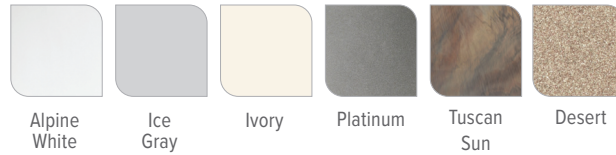

### Shell Colors

### Cover Colors

### Cabinet and Shell Color Options\*

Cabinet Colors	Walnut	Bronze	Sandstone	Driftwood	Brushed Nickel	Shale
Shell Colors	Alpine White Ivory Ice Gray Tuscan Sun Desert	Alpine White Ivory Tuscan Sun Desert	Alpine White Ivory Tuscan Sun Desert	Alpine White Ice Gray Tuscan Sun Platinum	Alpine White Ice Gray	Alpine White Ice Gray Platinum