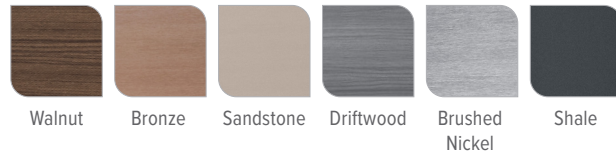

Cabinet Colors

Cover Colors

Cabinet and Shell Color Options*

Cabinet Colors	Walnut	Bronze	Sandstone	Driftwood	Brushed Nickel	Shale
Shell Colors	Alpine White Ivory Ice Gray Tuscan Sun Desert	Alpine White Ivory Tuscan Sun Desert	Alpine White Ivory Tuscan Sun Desert	Alpine White Ice Gray Tuscan Sun Platinum	Alpine White Ice Gray	Alpine White Ice Gray Platinum

Seating Capacity	5 people	Lighting System	Luminescence® multi-color four-zone
Dimensions	6'6" x 7' x 33" / 1.98 m x 2.13 m x 0.84 m	Heater	Titanium No-Fault® 1,500 W / 115 V or 6,000 W / 230 V
Water Capacity	290 gallons / 1,100 liters	Energy Efficiency	Multiple Layers of Foam Insulation; Certified to California Energy Commission (CEC) and APSP 14 energy efficiency standards for portable spas
Weight	540 lbs. / 245 kg dry; 3,835 lbs. / 1,740 kg filled**	Filtration System	100% no-bypass filtration, top loading Tri-X® filters, 195 sq. ft. effective filtration area
Jets	22 total • 1 Moto-Massage® DX jet • 2 SoothingStream® jets • 1 JetStream® jet • 2 Rotary Hydromassage jets • 1 Directional Hydromassage jet • 14 Directional Precision® jets	Vinyl Cover	3.5" to 2.5" tapered, 2 lb. density foam core, with hinge seal in Chocolate or Smoke
Jet Pump	Wavemaster® 7000; One-speed, 1.65 HP Continuous Duty, 3.5 HP Breakdown Torque	Available Options	
Circulation Pump	SilentFlo 5000® for quiet, continuous filtration	Cover Lifter	CoverCradle®, CoverCradle II, Lift 'n Glide® or UpRite®
Water Care System	FreshWater® Salt System Ready	Steps	Highlife Collection Step (Cocoa or Smoke)
Control System	IQ 2020® with wireless remote control 115 V / 20 amp (includes G.F.C.I. protected power cord) or 230 V / 50 amp, 60 Hz***	Entertainment	Bluetooth® Wireless Sound System

*No special orders or shell substitutions available. Actual colors and products may vary from print representation. See dealer to verify.

**Includes water and 5 adults weighing 175 lbs. each. Export models available in 240 V, 50 Hz, 2,000 W heater.

***G.F.C.I. protected sub-panel required in 230 V mode.